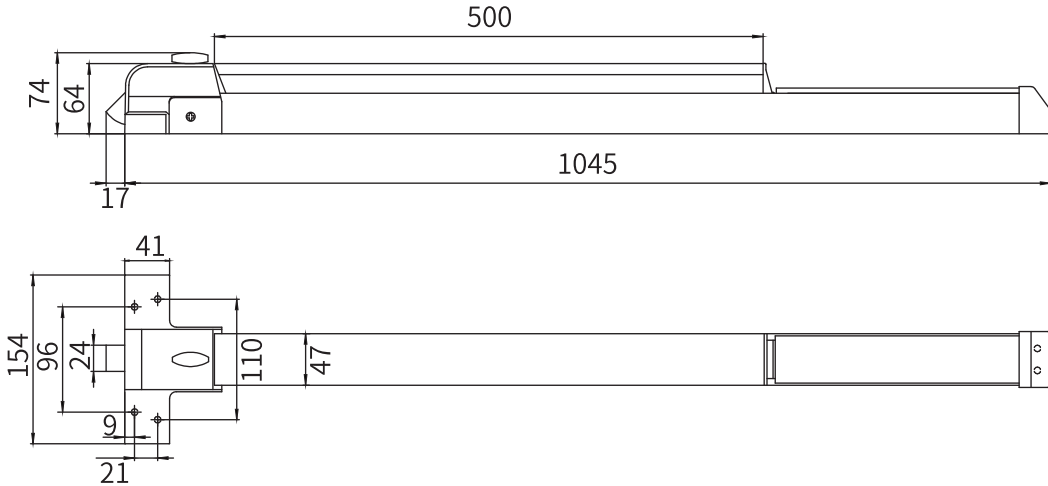

SPECIFICATIONS

รองรับมาตรฐานUL สหรัฐอเมริกา
ขนาด 1.00 เมตร
เหล็กหล่อเคลือบสีเทา

Letter of Confirmation

We OUBAO SECURITY TECHNOLOGY CO.,LTD here confirm the DOUBAO R PRODUCTS PUBLIC COMPANY LIMITED COMPANY door closer(Model No 504) and panic exit device (Model No 1510P) under our UL certificate
Validity: 2012.1.1 to 2021.12.30