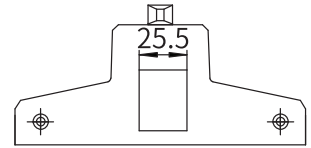

SPECIFICATIONS

รองรับมาตรฐานUL สหรัฐอเมริกา
ขนาด 1.00 เมตร
เหล็กหล่อเคลือบสีเทา

Letter of Confirmation

We OUBAO SECURITY TECHNOLOGY CO.,LTD here confirm the DOUBAO R PRODUCTS PUBLIC COMPANY LIMITED COMPANY door closer(Model No 504) and panic exit device (Model No 1510P) under our UL certificate
Validity: 2012.1.1 to 2021.12.30