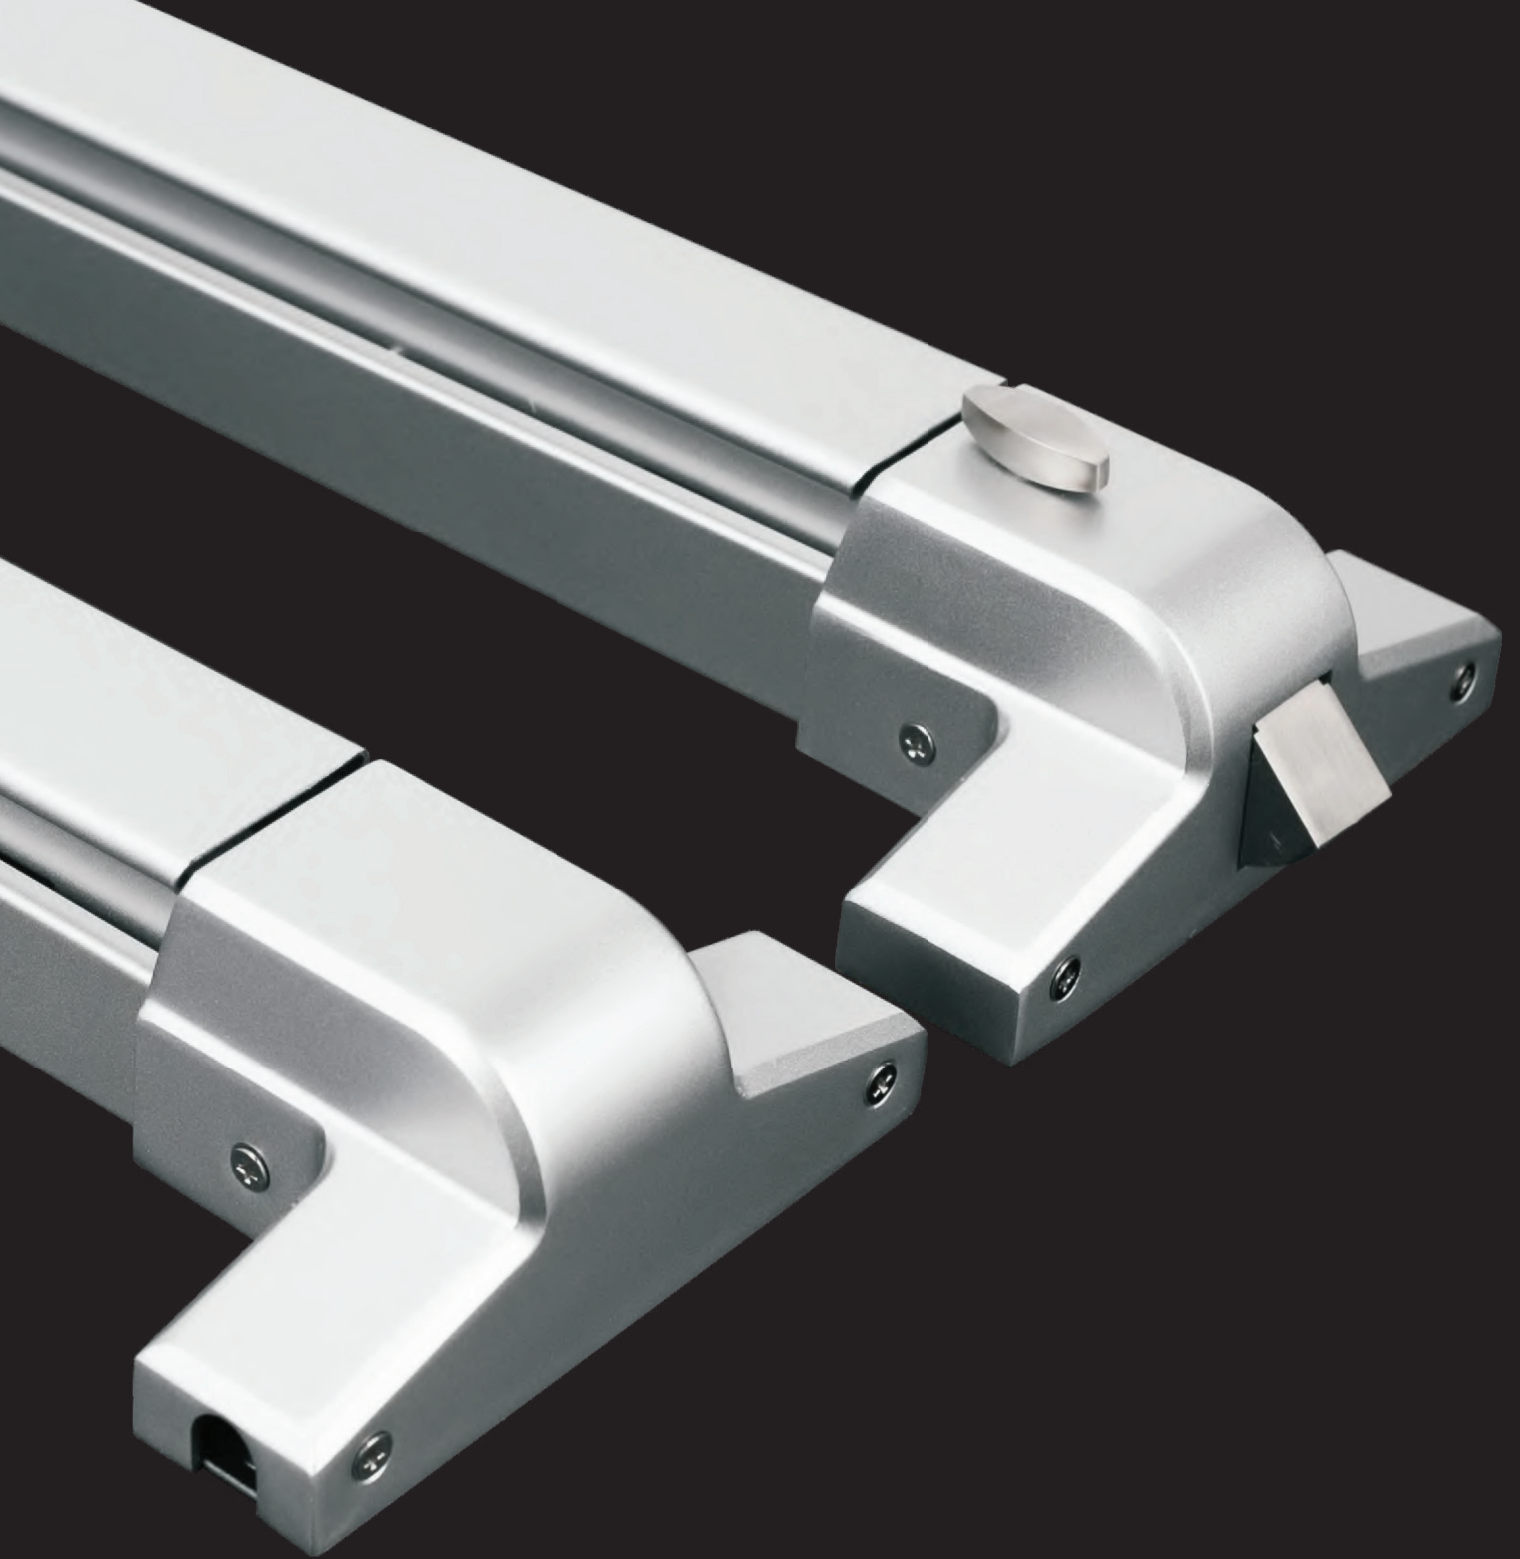

คานพลัก (PANICBAR)

คานพลักประตูหนีไฟแบบเต็มคาน มีความปลอดภัย เพราะสามารถดัน
ได้ไม่ว่าตำแหน่งใดของคาน ใช้สำหรับบานประตูหนีไฟ หรือประตูเหล็ก