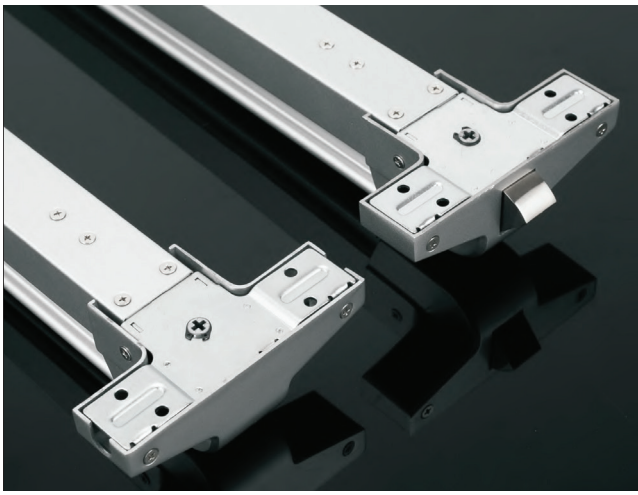

Feature :

Economical

Rim Narrow Type

Dogging Function

Push Bar Size:500mm

Body length:1045mm, Can cutting to min 650mm

UL NO: SA44924

UL305, Chinese domestic fire rated 1.5H.

Silver powder painting, Color Optional

Work With Outside Trim Lock and Cylinder On P26-28