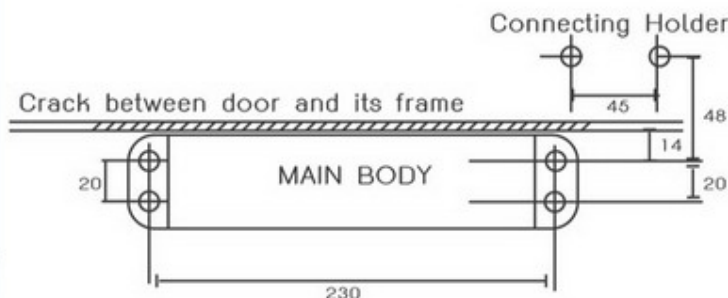

Door Closer

โซ่ค้อพประตู่

Door Closer (Overhead Position Door Closer)

Feature:

- Dual Valve, Closing And Latching Speed Controlled By Two Separate Regulating Valves.
- Universal Application: Standard, Top-Jamb, Parallel Arm Installations.
- Standard Packing without Parallel Arm Bracket. The bracket be provided upon request.
- Reinforced Type Adjustable Tube Arm.
- Rack and Pinion Operation Contained in a High Tensile Precision Cast Aluminum Housing For The Highest Quality.
- High Quality Hydraulic Fluid for High Lubricity and constant lubrication.
- Optional Back Check (503BC,504BC,505BC) Cotrolled by Separate Regulating Valve.
- Finish Selection: Silver(Alum), Bronze(Duro), Gold, Any Other Finishes is Available Upon Request.
- UL listed for Fire door Assembly including UL 10C.