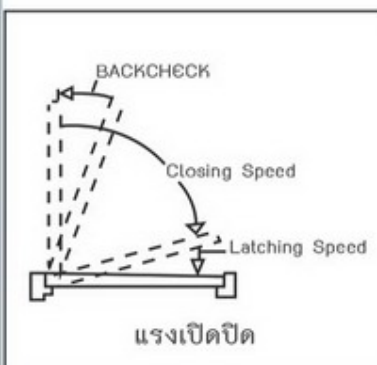

Door Closer

โซ่ค้อพประตู่

Door Closer (Overhead Position Door Closer)

Feature:

- Dual Valve, Closing And Latching Speed Controlled By Two Separate Regulating Valves.
- Universal Application: Standard, Top-Jamb, Parallel Arm Installations.
- Standard Packing without Parallel Arm Bracket. The bracket be provided upon request.
- Reinforced Type Adjustable Tube Arm.
- Rack and Pinion Operation Contained in a High Tensile Precision Cast Aluminum Housing For The Highest Quality.
- High Quality Hydraulic Fluid for High Lubricity and constant lubrication.
- Optional Back Check (503BC,504BC,505BC) Cotrolled by Separate Regulating Valve.
- Finish Selection: Silver(Alum), Bronze(Duro), Gold, Any Other Finishes is Available Upon Request.
- UL listed for Fire door Assembly including UL 10C.