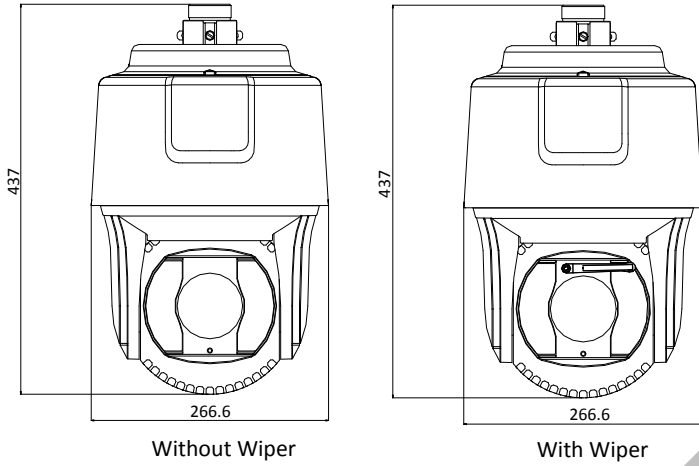

**Order Model**

DS-2DF8225IH-AEL, without wiper, 24 VAC &Hi-PoE

DS-2DF8225IH-AELW, with wiper, 24 VAC &Hi-PoE

**Dimensions**

Unit:mm

DRAFT