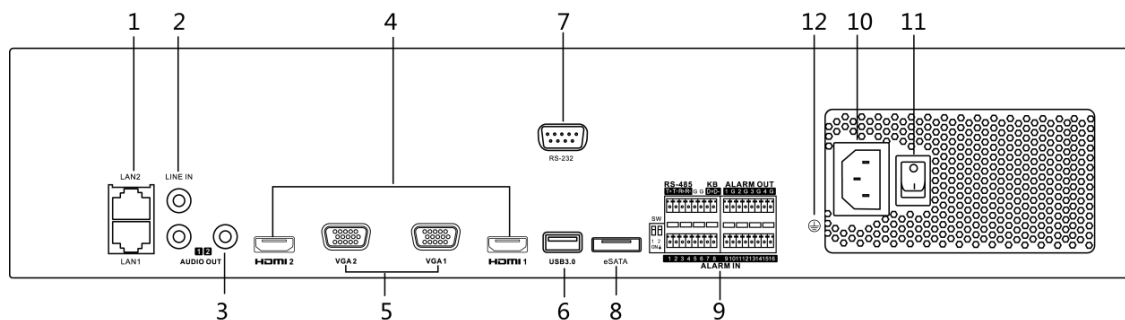

Physical Interfaces

Index	Description	Index	Description
1	LAN1/LAN2 Interface	7	RS-232 Interface
2	LINE IN	8	eSATA Interface
3	AUDIO OUT	9	Alarm In/Alarm Out
4	HDMI1/HDMI2 Interface	10	100 to 240 VAC power supply
5	VGA1/VGA2 Interface	11	Power Switch
6	USB 3.0 Interface	12	GND