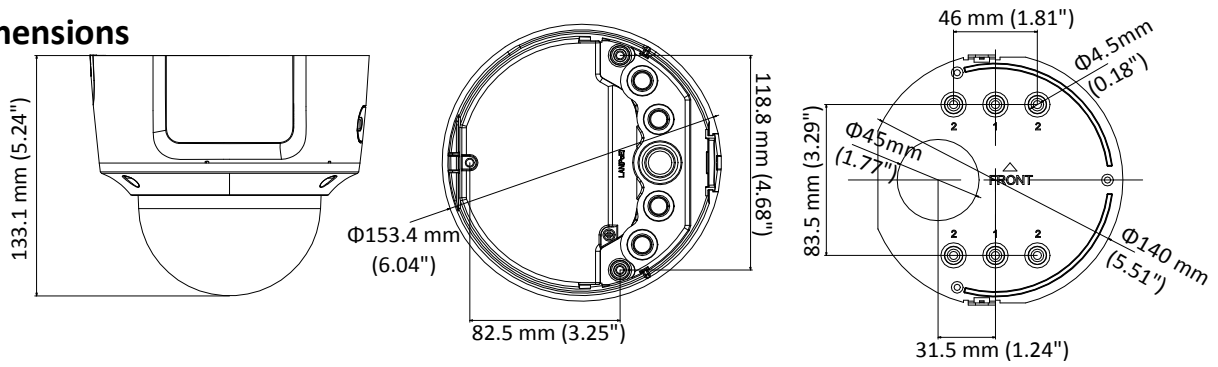

Dimensions

Accessories

DS-1475ZJ-SUS
Vertical Pole Mount

DS-1476ZJ-SUS
Corner Mount