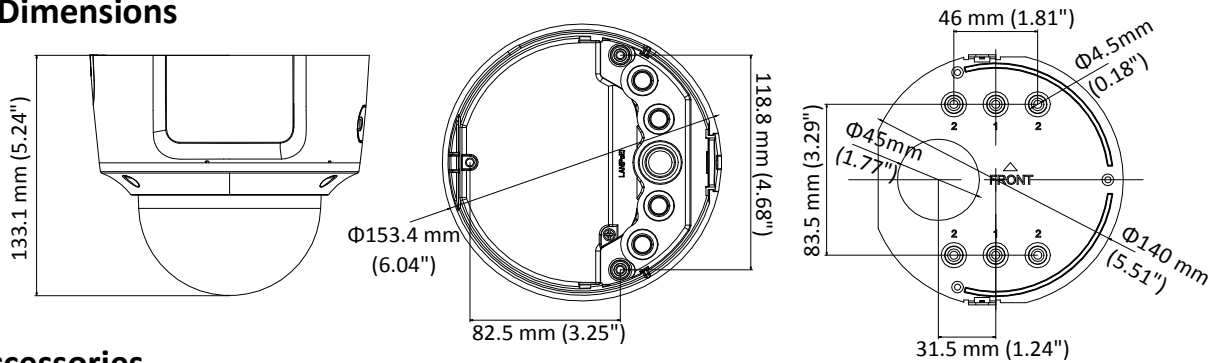

Dimensions

Accessories

DS-1475ZJ-SUS
Vertical Pole Mount

DS-1476ZJ-SUS
Corner Mount

Distributed by